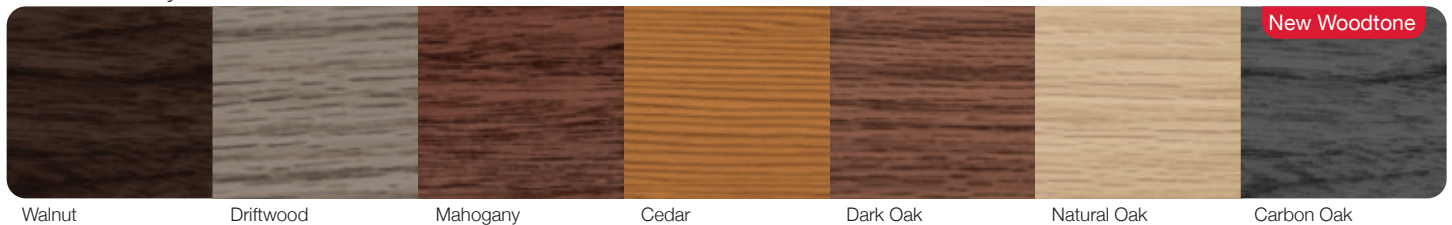

Section Detail

Flush steel surface for a completely smooth surface. Available with option for frameless tinted glass on any section, providing a seamless transition from one surface to the next.

Personalizing Options For all options see page 15.

Sterling STANDARD COLORS¹

Sterling CUSTOM COLORS¹

PERSONALIZING OPTIONS Not all options shown are available with every style.

We offer a variety of personalizing options to help your home stand out in your neighborhood. After choosing your door's style and color, add glass, window designs, or hardware to dramatically change the overall look of your door and add to your home's appeal.

Sterling **STANDARD COLORS***

Sterling **CUSTOM COLORS***

Planks and Skyline Flush **COLORS***

Planks and Skyline Flush **ACCENTS WOODTONES***

*Refer to your local C.H.I. Dealer for exact color and woodtones match.

Planks and Skyline Flush **POWDER COATING**

Our in-house powder coating provides 188 color options while providing a maintenance free, durable finish.

Powder Coating is not available on all models; refer to your local C.H.I. Dealer for more information.