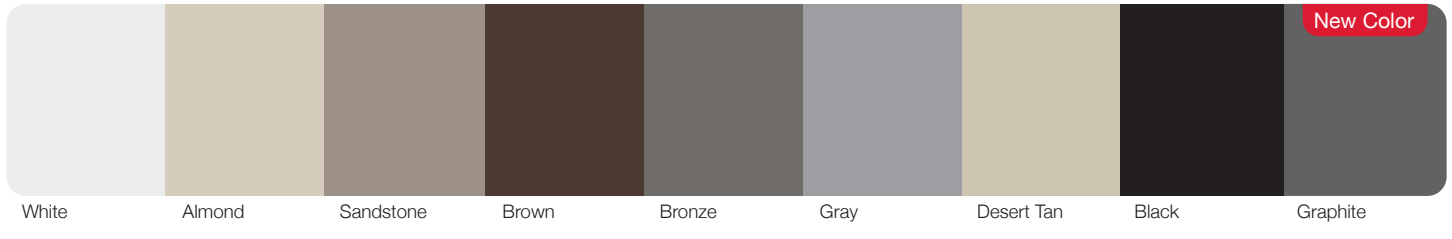

Section Detail

Flush steel surface for a completely smooth surface. Available with option for frameless tinted glass on any section, providing a seamless transition from one surface to the next.

Personalizing Options For all options see page 15.

Sterling STANDARD COLORS¹

Sterling CUSTOM COLORS¹

PERSONALIZING OPTIONS Not all options shown are available with every style.

We offer a variety of personalizing options to help your home stand out in your neighborhood. After choosing your door's style and color, add glass, window designs, or hardware to dramatically change the overall look of your door and add to your home's appeal.

Sterling **STANDARD COLORS***

Sterling **CUSTOM COLORS***

Planks and Skyline Flush **COLORS***

Planks and Skyline Flush **ACCENTS WOODTONES***

*Refer to your local C.H.I. Dealer for exact color and woodtones match.