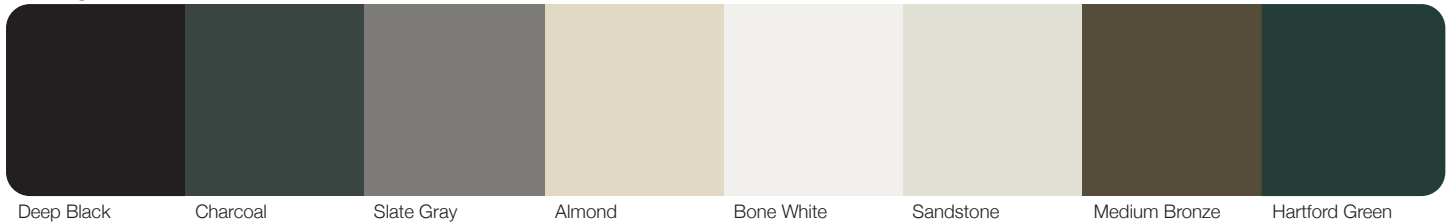

Personalizing Options For all options see page 15.

Sterling STANDARD COLORS¹