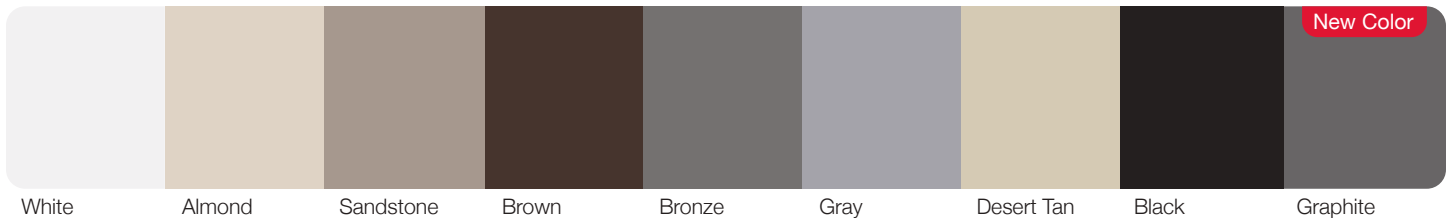

1 Refer to your local C.H.I. Dealer for exact color and woodtones match. 2 Lower steel gauge [ga.] number indicates stronger steel. 3 Model number indicates construction, window, and panel style. 4 Long [40.5" x 12.75"] windows will be substituted in doors with windows in 18" sections.

Personalizing Options For all options see page 15.

COLORS¹