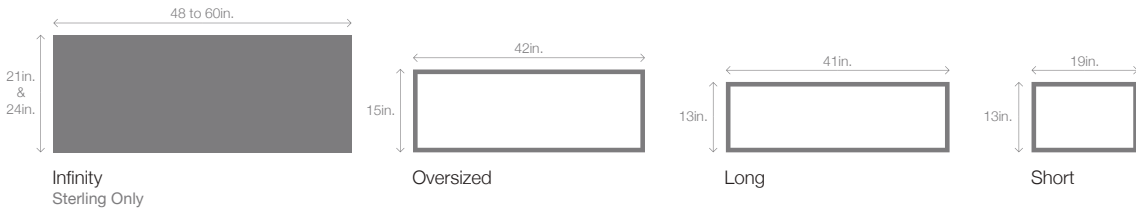

Sterling, Planks, and Skyline Flush WINDOW TYPES

Sterling, Planks, and Skyline Flush WINDOW PLACEMENT INSPIRATION

Contemporary Collection doors offer customizable window placement for endless potential in unparalleled appearance and design.