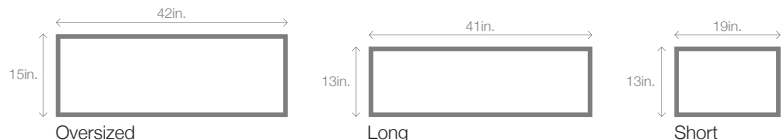

WINDOW TYPES