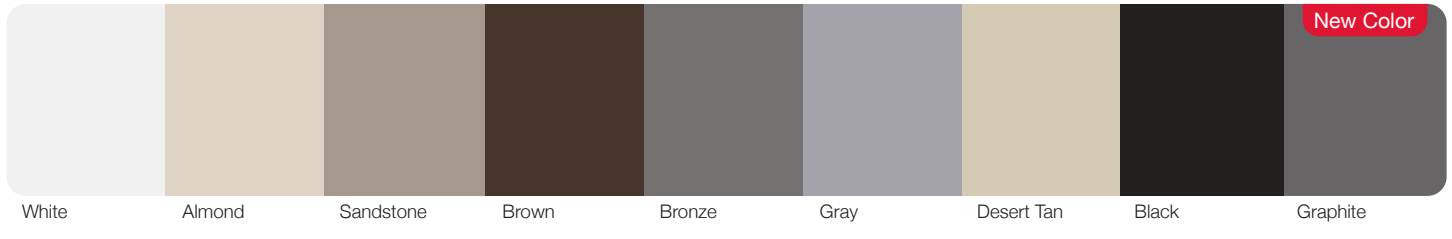

### WINDOW TYPES

# PERSONALIZING OPTIONS Not all options shown are available with every style.

We offer a variety of personalizing options to help your home stand out in your neighborhood. After choosing your door's style and color, add glass, window designs, or hardware to dramatically change the overall look of your door and add to your home's appeal.

## Sterling **STANDARD COLORS\***

## Planks and Skyline Flush **COLORS\***