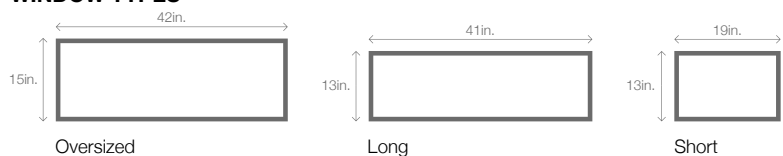

WINDOW TYPES