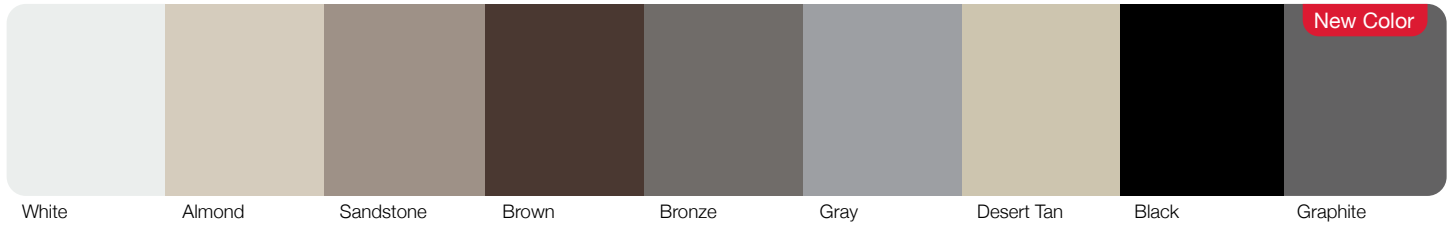

BETTER				BEST		
Panel Style / Model Number ³						
Planks	2327	2347	2357	2328	2348	2358
Section Construction	2in. Thick - 2-Sided Steel			2in. Thick - 2-Sided Steel		
Section Material	Heavy Duty / 27 ² Ga. Steel			Heavy Duty / 27 ² Ga. Steel		
Insulation Type	Polystyrene			Polyurethane		
						
 Thermal Rating	R-10.29 			R-17.54 		
Personalizing Options						
Colors¹	White, Almond, Sandstone, Brown, Bronze, Gray, and Black are available on all Models.					
Desert Tan				•	•	•
Graphite	•	•	•			
Powder Coating¹	188 colors available on all Models.					
Accents Woodtones¹	•	•	•	•	•	•
Carbon Oak	•	•	•			
Windows² / Inserts	Short	Long	Oversized ⁴	Short	Long	Oversized ⁴
Inserts	Short	Long	Oversized ⁴	Short	Long	Oversized ⁴
Glass	Plain, Frosted, Tinted, Obscure, Glue Chip, and Seeded are available on all Models.					
Designer Glass	All Designer Glass are available on all Models.					
Warranty	Limited Lifetime Warranty is available on all Models.					

Personalizing Options For all options see page 15.

COLORS¹

ACCENTS WOODTONES¹

POWDER COATING¹

Our in-house powder coating provides multiple color options while providing a maintenance free, durable finish.

WINDOW TYPES

PERSONALIZING OPTIONS Not all options shown are available with every style.

We offer a variety of personalizing options to help your home stand out in your neighborhood. After choosing your door's style and color, add glass, window designs, or hardware to dramatically change the overall look of your door and add to your home's appeal.

Sterling **STANDARD COLORS***

Sterling **CUSTOM COLORS***

Planks and Skyline Flush **COLORS***

Planks and Skyline Flush **ACCENTS WOODTONES***

*Refer to your local C.H.I. Dealer for exact color and woodtones match.