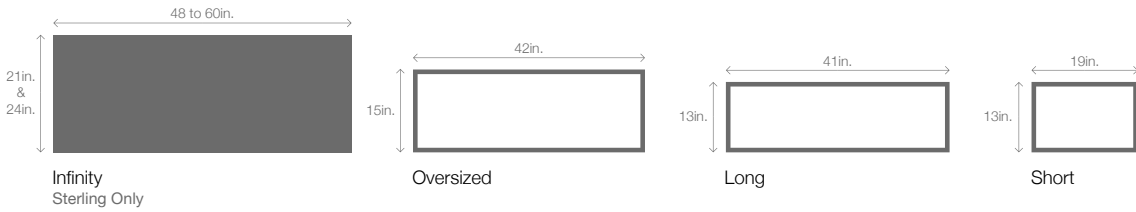

Sterling, Planks, and Skyline Flush WINDOW TYPES

Sterling, Planks, and Skyline Flush WINDOW PLACEMENT INSPIRATION

Contemporary Collection doors offer customizable window placement for endless potential in unparalleled appearance and design.