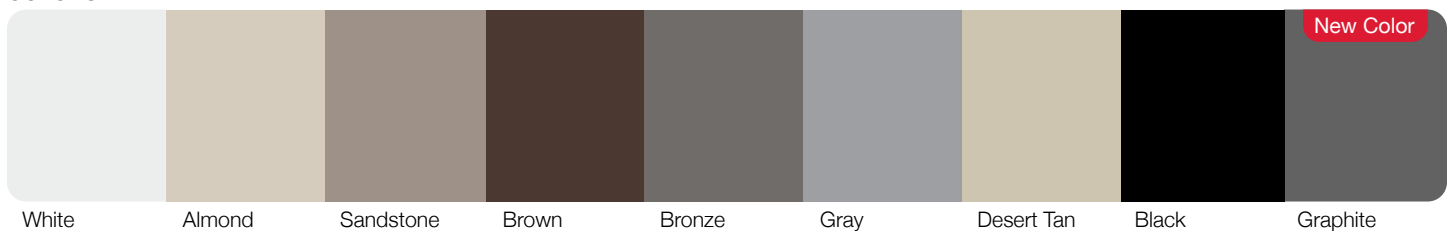

Model Comparison Chart

BETTER				BEST		
Panel Style / Model Number³						
Planks	2327	2347	2357	2328	2348	2358
Section Construction	2in. Thick - 2-Sided Steel			2in. Thick - 2-Sided Steel		
Section Material	Heavy Duty / 27² Ga. Steel			Heavy Duty / 27² Ga. Steel		
Insulation Type	Polystyrene			Polyurethane		
Thermal Rating	R-10.29 			R-17.54 		
Personalizing Options						
Colors¹	White, Almond, Sandstone, Brown, Bronze, Gray, and Black are available on all Models.					
Desert Tan				•	•	•
Graphite	•	•	•			
Powder Coating¹	188 colors available on all Models.					
Accents Woodtones¹	•	•	•	•	•	•
Carbon Oak	•	•	•			
Windows² / Inserts	Short	Long	Oversized⁴	Short	Long	Oversized⁴
Inserts	Short	Long	Oversized⁴	Short	Long	Oversized⁴
Glass	Plain, Frosted, Tinted, Obscure, Glue Chip, and Seeded are available on all Models.					
Designer Glass	All Designer Glass are available on all Models.					
Warranty	Limited Lifetime Warranty is available on all Models.					

¹ Refer to your local C.H.I. Dealer for exact color and woodtones match. ² Lower steel gauge [ga.] number indicates stronger steel. ³ Model number indicates construction, window and panel style. ⁴ Long [40.5in. x 12.75in.] windows will be substituted in doors with windows in 18in. sections.

Personalizing Options For all options see page 15.

COLORS¹