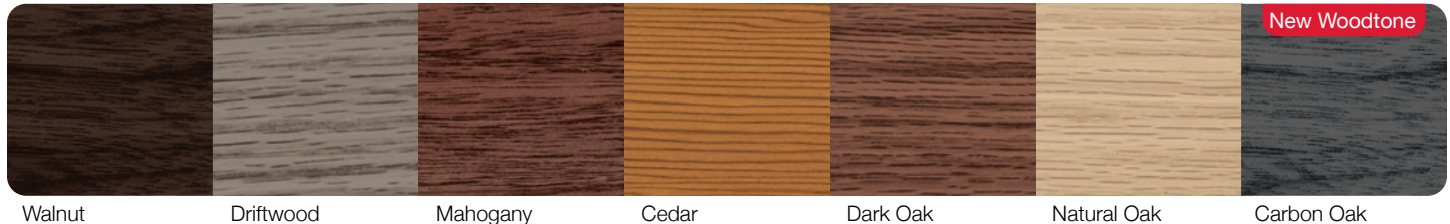

Planks shown in optional accents woodtones carbon oak, stacked windows, and tinted glass.

PLANKS

Planks shown in white.

Section Detail

Recessed horizontal accent lines on a textured surface provide a linear plank appearance with the flexibility of multiple window size, placement, and glass options.

Pictured above: Shown in accents woodtones natural oak.
Picture left: Shown in white.

Planks shown in accents woodtones dark oak.

	SECTIONS	SPRINGS	HARDWARE
	Limited Lifetime	3 Years	6 Years

Model Comparison Chart

BETTER				BEST		
Panel Style / Model Number ³						
Planks	2327	2347	2357	2328	2348	2358
Section Construction	2in. Thick - 2-Sided Steel			2in. Thick - 2-Sided Steel		
Section Material	Heavy Duty / 27 ² Ga. Steel			Heavy Duty / 27 ² Ga. Steel		
Insulation Type	Polystyrene			Polyurethane		
						
 Thermal Rating	R-10.29 			R-17.54 		
Personalizing Options						
Colors¹	White, Almond, Sandstone, Brown, Bronze, Gray, and Black are available on all Models.					
Desert Tan				•	•	•
Graphite	•	•	•			
Powder Coating¹	188 colors available on all Models.					
Accents Woodtones¹	•	•	•	•	•	•
Carbon Oak	•	•	•			
Windows² / Inserts	Short	Long	Oversized ⁴	Short	Long	Oversized ⁴
Inserts	Short	Long	Oversized ⁴	Short	Long	Oversized ⁴
Glass	Plain, Frosted, Tinted, Obscure, Glue Chip, and Seeded are available on all Models.					
Designer Glass	All Designer Glass are available on all Models.					
Warranty	Limited Lifetime Warranty is available on all Models.					

Personalizing Options For all options see page 15.

COLORS¹

ACCENTS WOODTONES¹

POWDER COATING¹

Our in-house powder coating provides multiple color options while providing a maintenance free, durable finish.