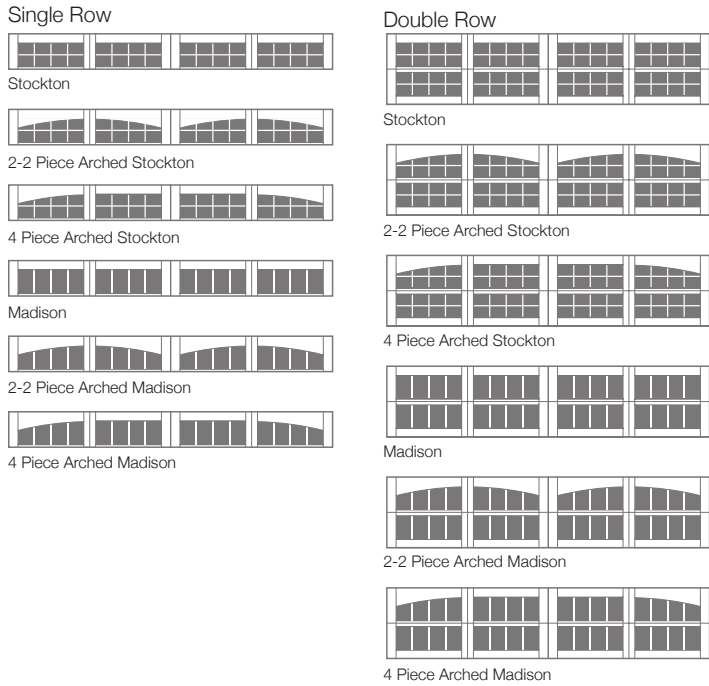

OVERLAY CARRIAGE HOUSE

THE
QUALITY
GARAGE
DOOR™

CLASSIC STYLE IN A BOLD WAY

OVERLAY CARRIAGE HOUSE

C.H.I.'s line of carriage style doors are carefully crafted, resulting in an exceptional collection of traditional doors. Whether you prefer the strength of steel, the durability of fiberglass, or the beauty of rich, natural wood, you'll find the garage doors you want with details you won't find anywhere else.

GARAGE DOOR STYLES

Steel Overlay Carriage House

Wood Overlay Carriage House

Fiberglass Overlay Carriage House

Steel Overlay Carriage House, Model 5334A shown in white and spade hardware.

Fiberglass Overlay Carriage House, Model 5830 shown in white with optional 4 piece arched stockton window designs and tinted glass.

Learn more at
chichd.com/overlay-carriage-house

OVERLAY CARRIAGE HOUSE PERSONALIZING OPTIONS

Not all options shown are available with every model.

COLORS¹

2-TONE²

WOOD³

OVERLAY CARRIAGE HOUSE DESIGNS

WINDOW DESIGNS