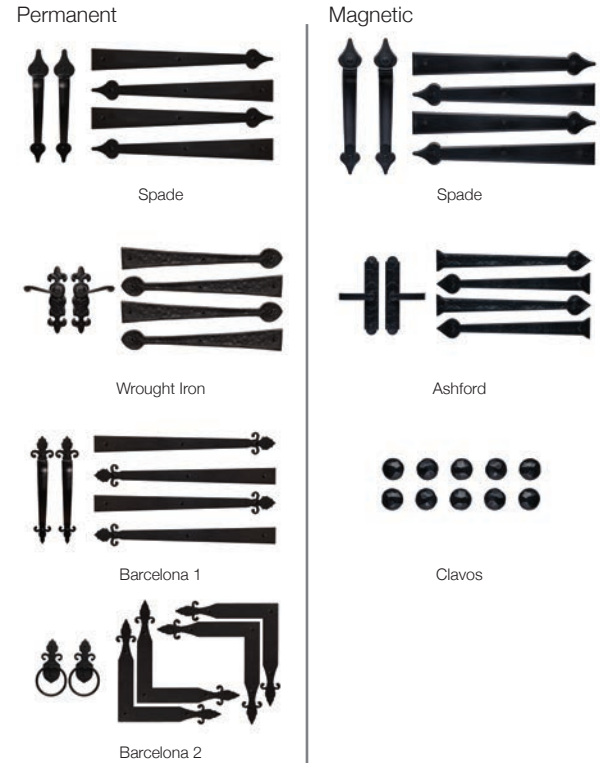

EXTERIOR HARDWARE