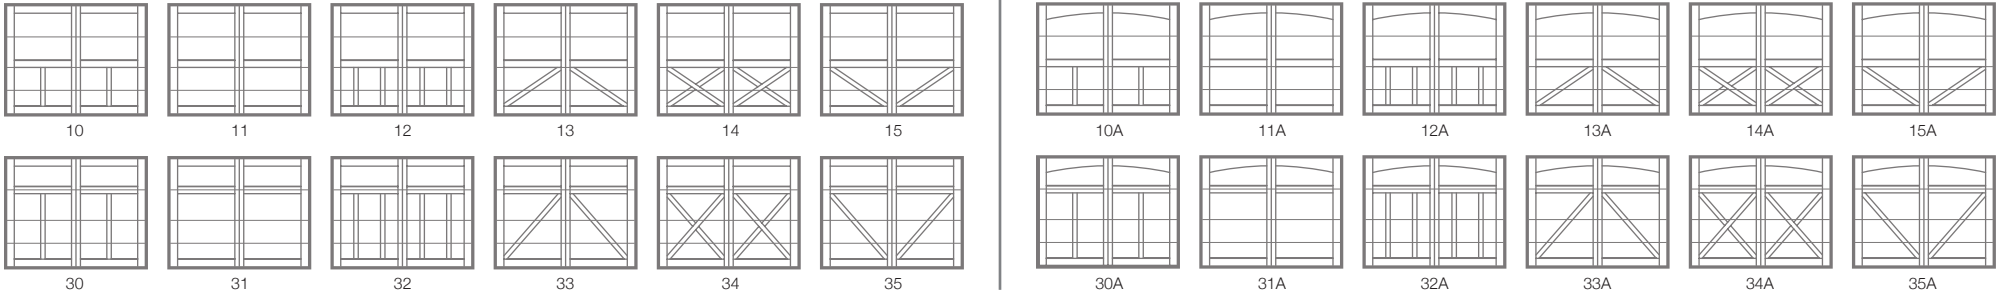

GARAGE DOOR STYLES

Steel Overlay Carriage House

Wood Overlay Carriage House

Fiberglass Overlay Carriage House

Steel Overlay Carriage House, Model 5334A shown in white and spade hardware.

Fiberglass Overlay Carriage House, Model 5830 shown in white with optional 4 piece arched stockton window designs and tinted glass.

Learn more at
chichd.com/overlay-carriage-house

OVERLAY CARRIAGE HOUSE PERSONALIZING OPTIONS

Not all options shown are available with every model.

COLORS¹

2-TONE²

WOOD³

OVERLAY CARRIAGE HOUSE DESIGNS

WINDOW DESIGNS