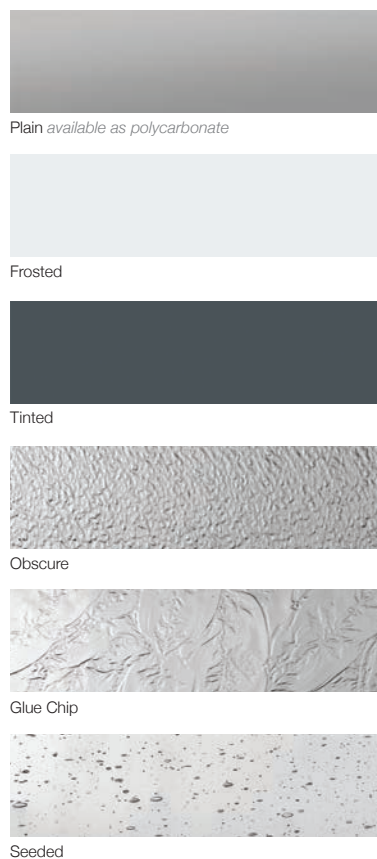

OVERLAY CARRIAGE HOUSE PERSONALIZING OPTIONS

Not all options shown are available with every model.

COLORS¹

2-TONE²

WOOD³

OVERLAY CARRIAGE HOUSE DESIGNS

WINDOW DESIGNS

GLASS

EXTERIOR HARDWARE