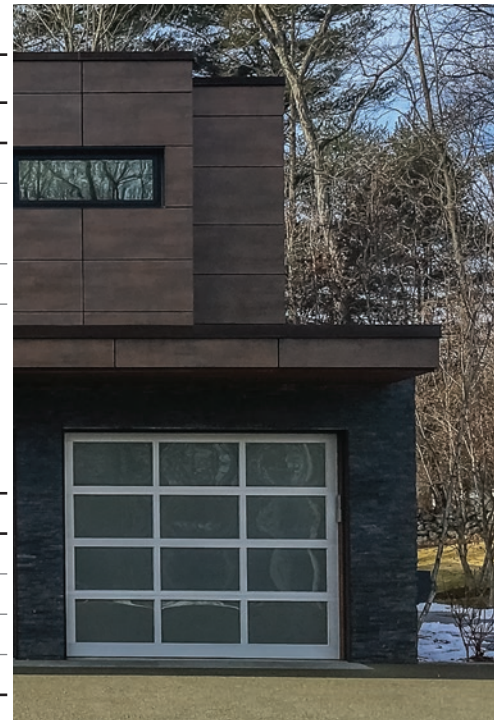

Full-View Aluminum Model Comparison Chart

	BETTER	BEST
Panel Style / Model Number²		
Full-View	3295	3297
Section Construction	2in. Thick - Hollow aluminum rails with through bolt assembly and bulb seal between sections	2in. Thick - Insulated aluminum rails with through bolt assembly and bulb seal between sections
Section Material	Aluminum	Aluminum
Insulation Type	No Insulation	Polystyrene
Personalizing Options		
Powder Coating¹	188 Colors are available on all Models.	
Woodgrains¹	Light Cherry, Harvest Oak, American Walnut, and Black Onyx are available on all Models.	
Windows / Glass	Plain, tinted, and obscure are available on all Models. Additional options available.	
Solid Panels	Insulated or Non-Insulated are available on all Models.	
Warranty	Limited Lifetime Warranty is available on all Models.	

Full-View Aluminum shown in anodized and optional obscure glass.

¹ Refer to your local C.H.I. Dealer for exact color match. ² Model number indicates insulation type.

Full-View Aluminum Personalizing Options

WANT TO SEE MORE?

Visit chiohd.com/full-view-aluminum